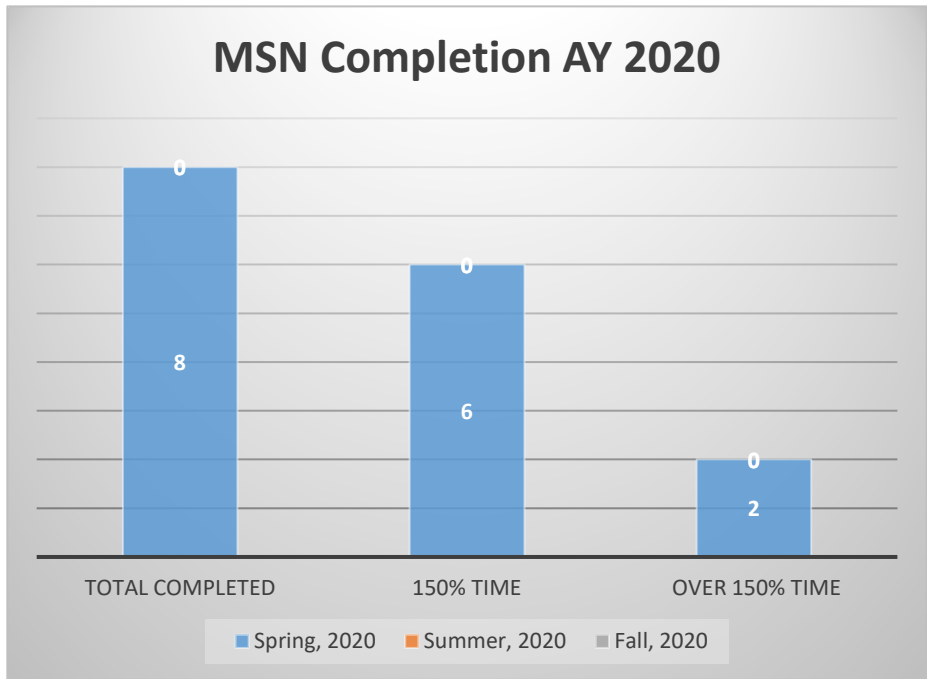

TERM	Total Completed	150% Time	Over 150% Time	Dropped
Spring, 2019	16	11	5	2
Summer, 2019	0	0	0	0
Fall, 2019	22	16	6	1
Total	38	27	11	3

Legend: 150% = 7-10 Semesters; Over 150% = More than 10 Semesters.

150 % Completion Rate: 71.05% Over 150 % Completion Rate = 28.945%

MSN Graduate Nursing Program Completion AY 2020
Sum of Student Program Completion Rate

TERM	Total Completed	150% Time	Over 150% Time	Dropped
Spring, 2020	8	6	2	0
Summer, 2020	0	0	0	0
Fall, 2020	pending	pending	pending	pending
Total	8	6	2	0

Legend: 150% = 7-10 Semesters; Over 150% = More than 10 Semesters.

150 % Completion Rate: 75.0% **Over 150 % Completion Rate = 25.0%**

**MSN Graduate Nursing Program Completion FY 2021
Sum of Student Program Completion Rate**

TERM	Total Completed	150% Time	Over 150% Time
Spring, 2021	pending	pending	pending
Summer, 2021	pending	pending	pending
Fall, 2021	pending	pending	pending
Total	0	0	0

Legend: 150% = 7-10 Semesters; Over 150% = More than 10 Semesters.