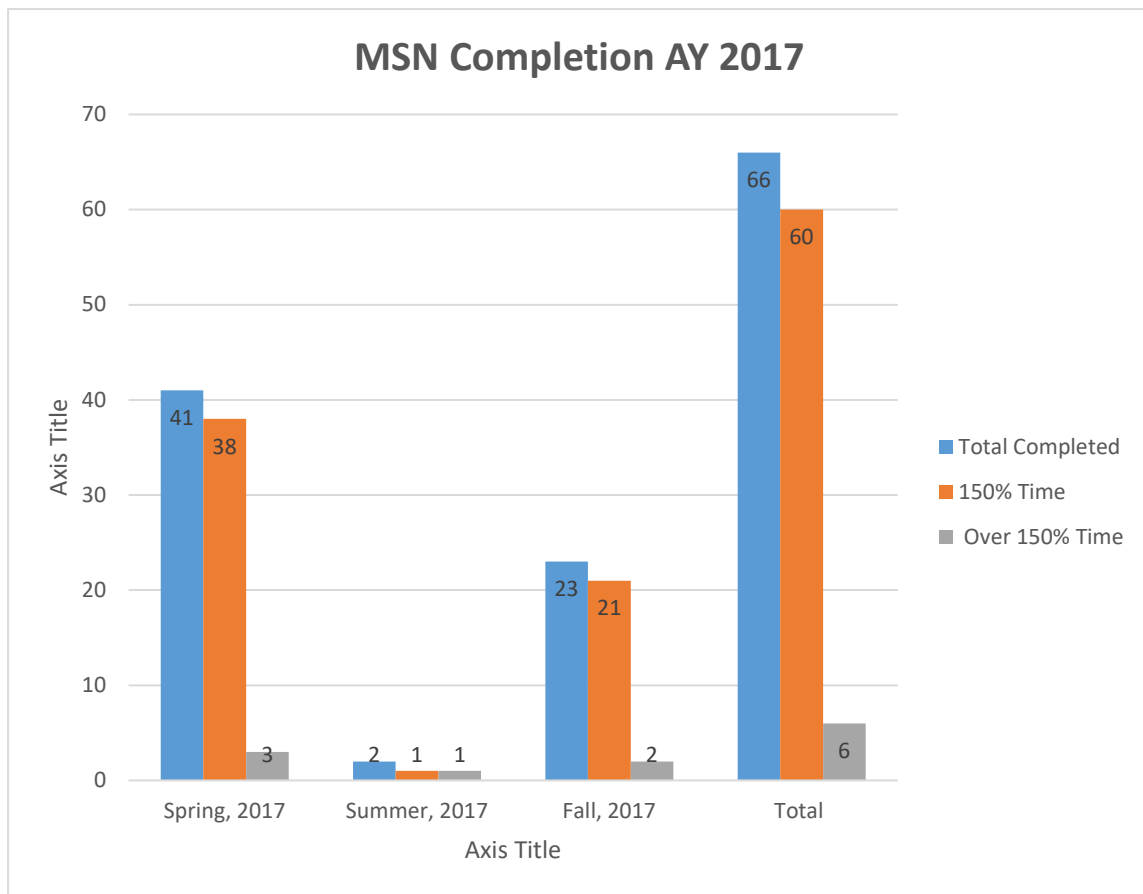

MSN Graduate Nursing Program Completion AY 2017
Sum of Student Program Completion Rate

TERM	Total Completed	150% Time	Over 150% Time	Dropped
Spring, 2017	41	38	3	0
Summer, 2017	2	1	1	0
Fall, 2017	23	21	2	1
Total	66	60	6	1

Legend: 150% = 7-10 Semesters; Over 150% = More than 10 Semesters.

150 % Completion Rate: 90.9%   **Over 150 % Completion Rate = 9.1%**