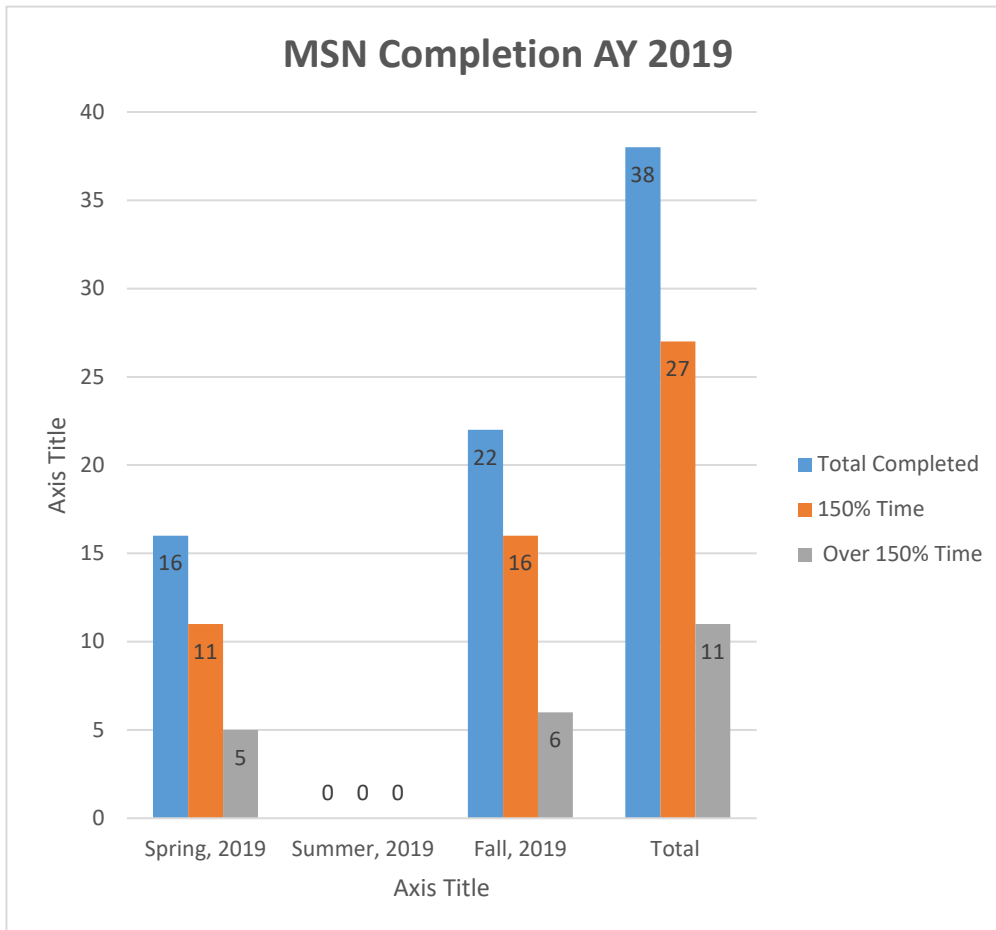

MSN Graduate Nursing Program Completion AY 2019
Sum of Student Program Completion Rate

TERM	Total Completed	150% Time	Over 150% Time	Dropped
Spring, 2019	16	11	5	2
Summer, 2019	0	0	0	0
Fall, 2019	22	16	6	1
Total	38	27	11	3

Legend: 150% = 7-10 Semesters; Over 150% = More than 10 Semesters.

150 % Completion Rate: 71.05%   Over 150 % Completion Rate = 28.945%