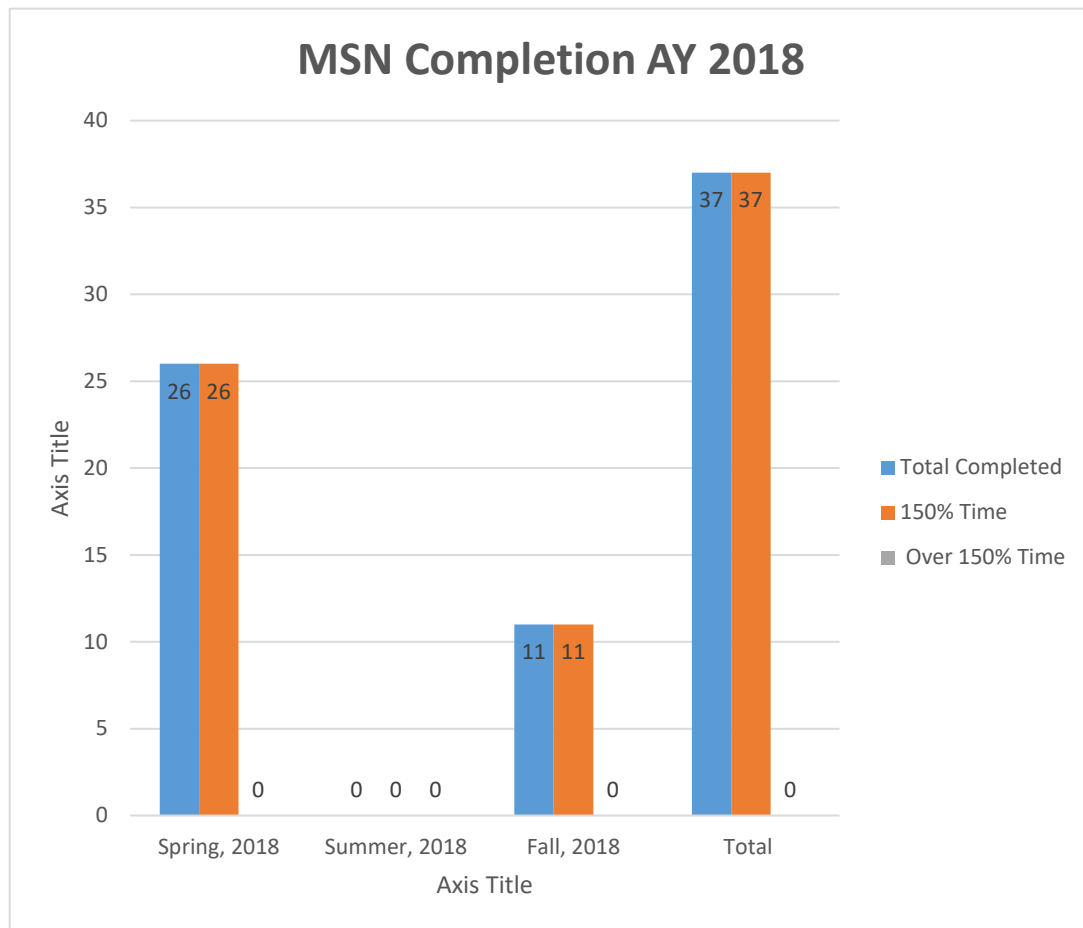

TERM	Total Completed	150% Time	Over 150% Time	Dropped
Spring, 2017	41	38	3	0
Summer, 2017	2	1	1	0
Fall, 2017	23	21	2	1
Total	66	60	6	1

Legend: 150% = 7-10 Semesters; Over 150% = More than 10 Semesters.

150 % Completion Rate: 90.9% **Over 150 % Completion Rate = 9.1%**

MSN Graduate Nursing Program Completion AY 2018
Sum of Student Program Completion Rate

TERM	Total Completed	150% Time	Over 150% Time	Dropped
Spring, 2018	26	26	0	5
Summer, 2018	0	0	0	0
Fall, 2018	11	11	0	2
Total	37	37	0	7

Legend: 150% = 7-10 Semesters; Over 150% = More than 10 Semesters.

150 % Completion Rate: 100.0% Over 150 % Completion Rate = 0.0%

MSN Graduate Nursing Program Completion AY 2019
Sum of Student Program Completion Rate