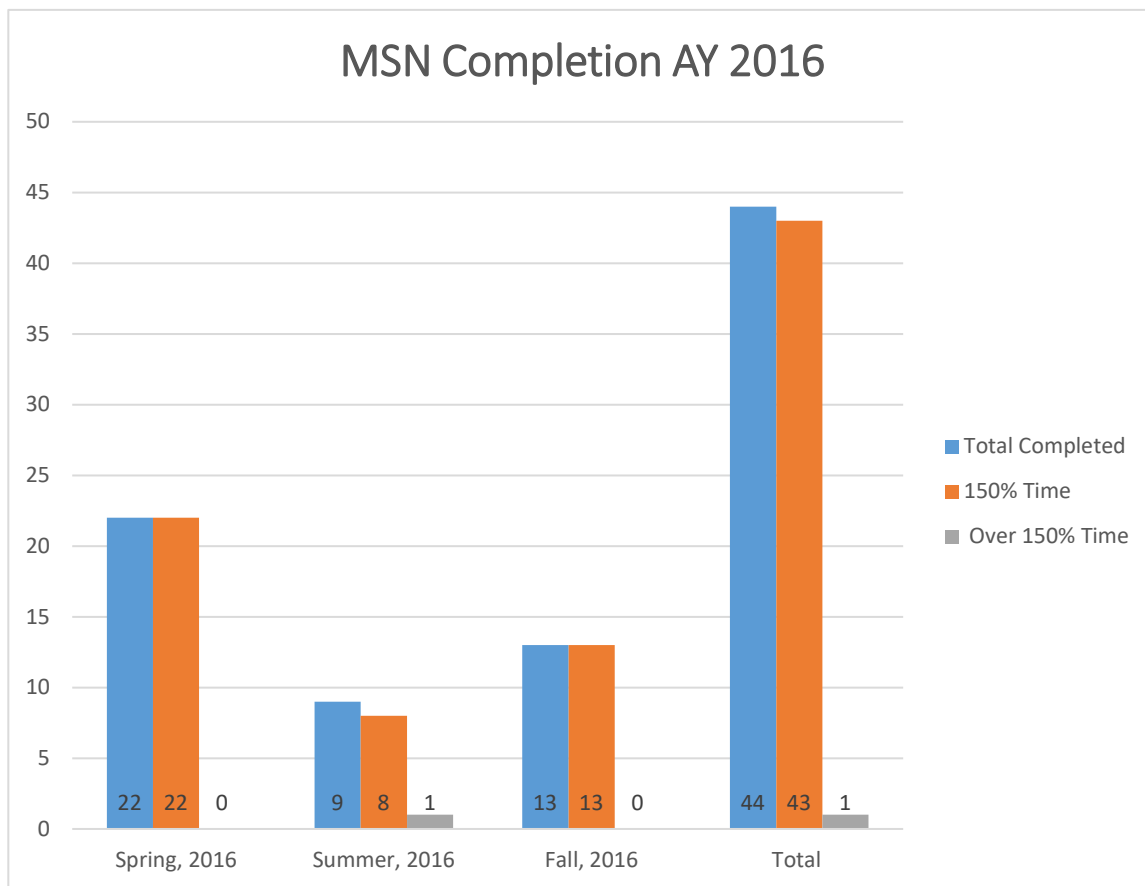

MSN Graduate Nursing Program Completion AY 2016
Sum of Student Program Completion Rate

TERM	Total Completed	150% Time	Over 150% Time	Dropped
Spring, 2016	22	22	0	3
Summer, 2016	9	8	1	0
Fall, 2016	13	13	0	1
Total	44	43	1	4

Legend: 150% = 7-10 Semesters; Over 150% = More than 10 Semesters.

150 % Completion Rate: 97.7% Over 150 % Completion Rate = 2.3%

MSN Graduate Nursing Program Completion AY 2017
Sum of Student Program Completion Rate

TERM	Total Completed	150% Time	Over 150% Time	Dropped
Spring, 2017	41	38	3	0
Summer, 2017	2	1	1	0
Fall, 2017	23	21	2	1
Total	66	60	6	1

Legend: 150% = 7-10 Semesters; Over 150% = More than 10 Semesters.